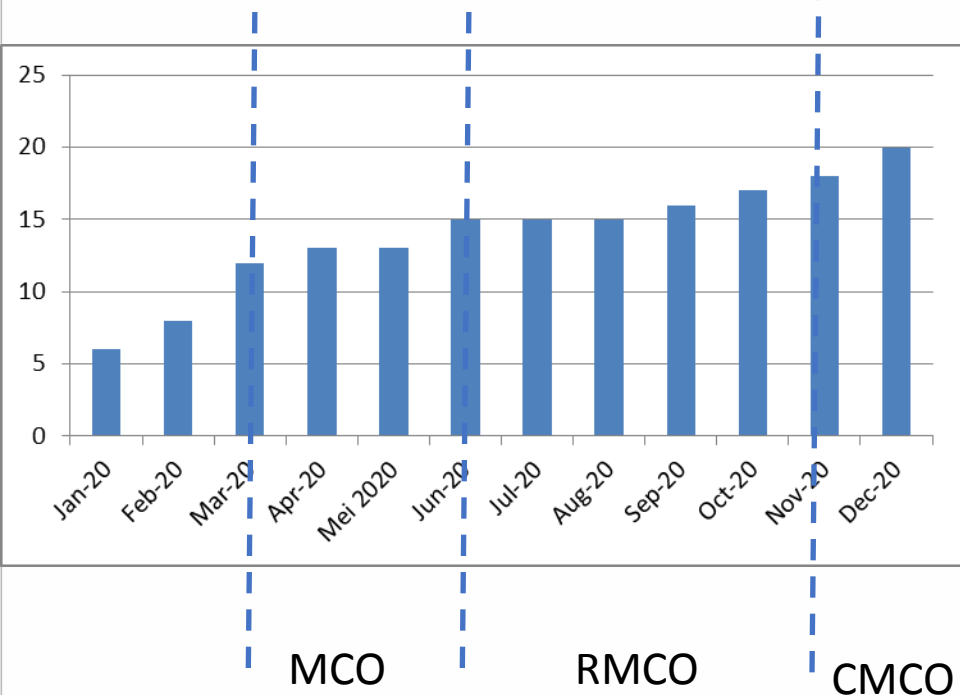

PENETAPAN SEMULA SASARAN GRADUAN PENYELIDIKAN TAHUN 2020

MALAYSIA-JAPAN INTERNATIONAL INSTITUTE OF
TECHNOLOGY (MJIIT)

MJIIT ACADEMIC COMMITTEE BIL 12. 2020

SASARAN ASAL DAN PERANGKAAAN SEMASA (PHD)

PhD				
MONTHS	TARGET	ACHIEVEMENT	GRADUAN	KUMULATIF
JAN 2020	40	10.0%	4	4
FEB 2020	40	25.0%	6	10
MAR 2020	40	25.0%	0	10
APR 2020	40	27.5%	1	11
MEI 2020	40	27.5%	0	11
JUNE 2020	40	30.0%	1	12
JULY 2020	40	35.0%	2	14
AUG 2020	40	37.5%	1	15
SEPT 2020	40	45.0%	3	18
OCT 2020	40	75.0%	12	30
NOV 2020	40	85.0%	4	34
DEC 2020	40	92.5%	3	37

SASARAN ASAL DAN PERANGKAAAN SEMASA (M.PHIL)

M.Phil.				
MONTHS	TARGET	ACHIEVEMENT	GRADUAN	KUMULATIF
JAN 2020	23	26.1%	6	6
FEB 2020	23	34.8%	2	8
MAR 2020	23	52.2%	4	12
APR 2020	23	56.5%	1	13
MEI 2020	23	56.5%	0	13
JUNE 2020	23	65.2%	2	15
JULY 2020	23	65.2%	0	15
AUG 2020	23	65.2%	0	15
SEPT 2020	23	69.6%	1	16
OCT 2020	23	73.9%	1	17
NOV 2020	23	78.3%	1	18
DEC 2020	23	87.0%	2	20