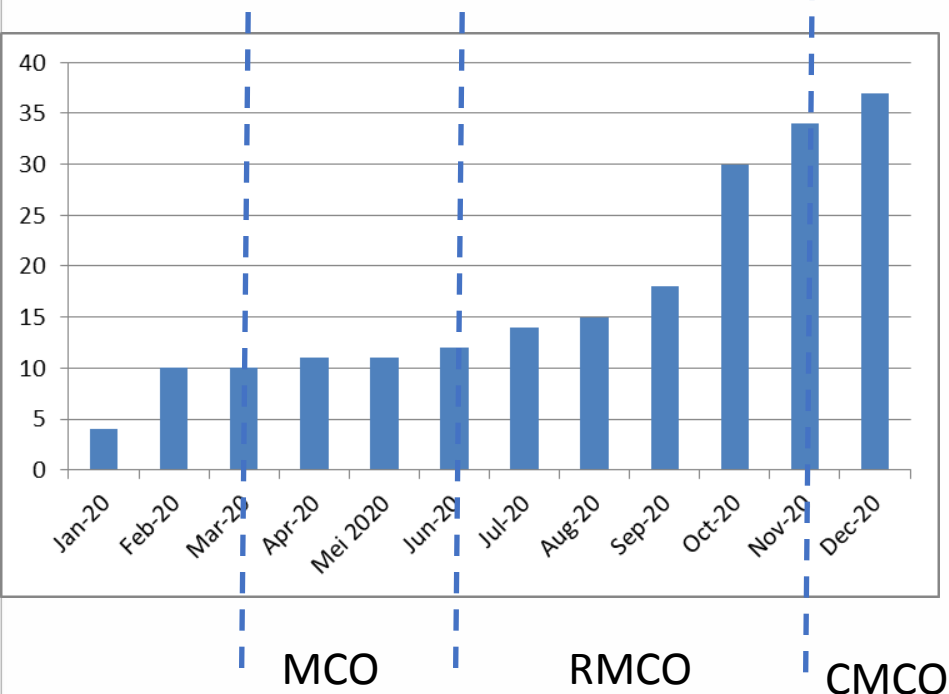

PENETAPAN SEMULA SASARAN GRADUAN PENYELIDIKAN TAHUN 2020

MALAYSIA-JAPAN INTERNATIONAL INSTITUTE OF
TECHNOLOGY (MJIIT)

MJIIT ACADEMIC COMMITTEE BIL 12. 2020

SASARAN ASAL DAN PERANGKAAAN SEMASA (PHD)

PhD				
MONTHS	TARGET	ACHIEVEMENT	GRADUAN	KUMULATIF
JAN 2020	40	10.0%	4	4
FEB 2020	40	25.0%	6	10
MAR 2020	40	25.0%	0	10
APR 2020	40	27.5%	1	11
MEI 2020	40	27.5%	0	11
JUNE 2020	40	30.0%	1	12
JULY 2020	40	35.0%	2	14
AUG 2020	40	37.5%	1	15
SEPT 2020	40	45.0%	3	18
OCT 2020	40	75.0%	12	30
NOV 2020	40	85.0%	4	34
DEC 2020	40	92.5%	3	37

SASARAN ASAL DAN PERANGKAAAN SEMASA (M.PHIL)

M.Phil.				
MONTHS	TARGET	ACHIEVEMENT	GRADUAN	KUMULATIF
JAN 2020	23	26.1%	6	6
FEB 2020	23	34.8%	2	8
MAR 2020	23	52.2%	4	12
APR 2020	23	56.5%	1	13
MEI 2020	23	56.5%	0	13
JUNE 2020	23	65.2%	2	15
JULY 2020	23	65.2%	0	15
AUG 2020	23	65.2%	0	15
SEPT 2020	23	69.6%	1	16
OCT 2020	23	73.9%	1	17
NOV 2020	23	78.3%	1	18
DEC 2020	23	87.0%	2	20